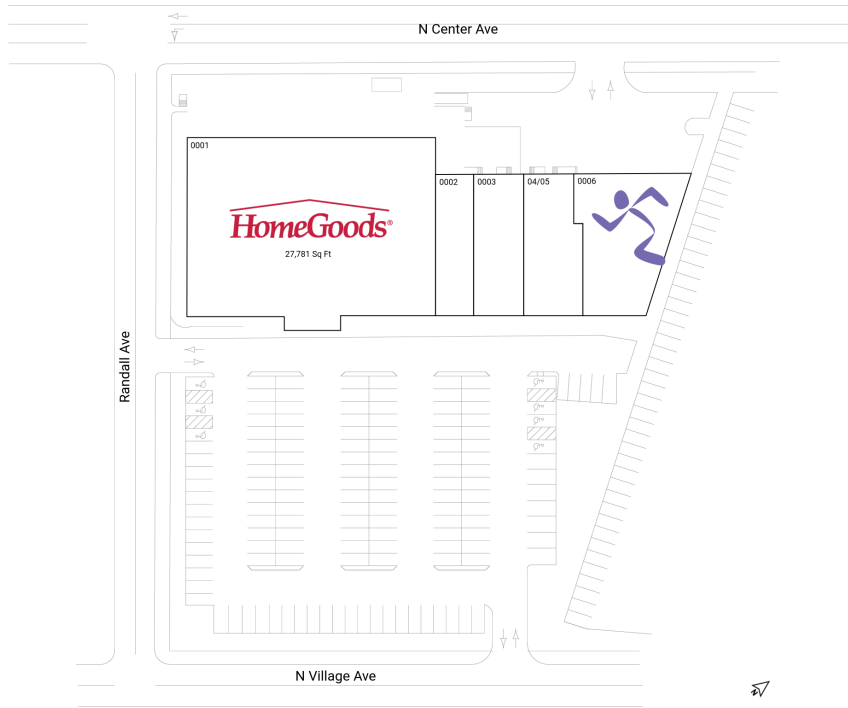

Rockville Centre

150-168 North Village Avenue | Rockville Centre, NY 11570

Nassau County New York-Newark-Jersey City, NY-NJ 44,131 Sq Ft

40.6616, -73.6492

Current Tenants Space size listed in square feet

0001	HomeGoods	27,781
0002	Nail Plus	2,500
0003	Village Liquor Wine - Spirits	3,550
04/05	Paradiso Restaurant & Pizza	3,700
0006	Anytime Fitness	6,600

This site plan is for illustrative and information purposes only, showing the general layout of the shopping center; and is not a legal survey. Brixmor makes no representation or warranty that the shopping center is exactly as depicted as site conditions and tenant mix are subject to change over time.